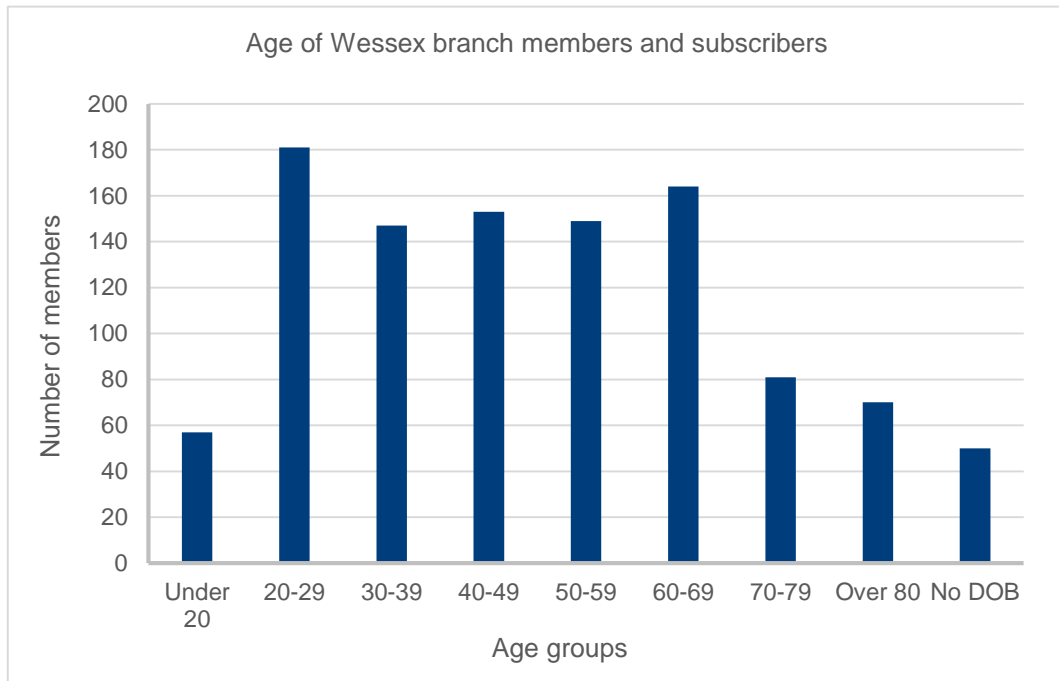

Branch member demographics April 2021

Wessex

Branch members: **1,020**

Branch subscribers: **28**

Membership category of Wessex branch members and subscribers

Wessex branch members vs subscribers

Wessex branch member map