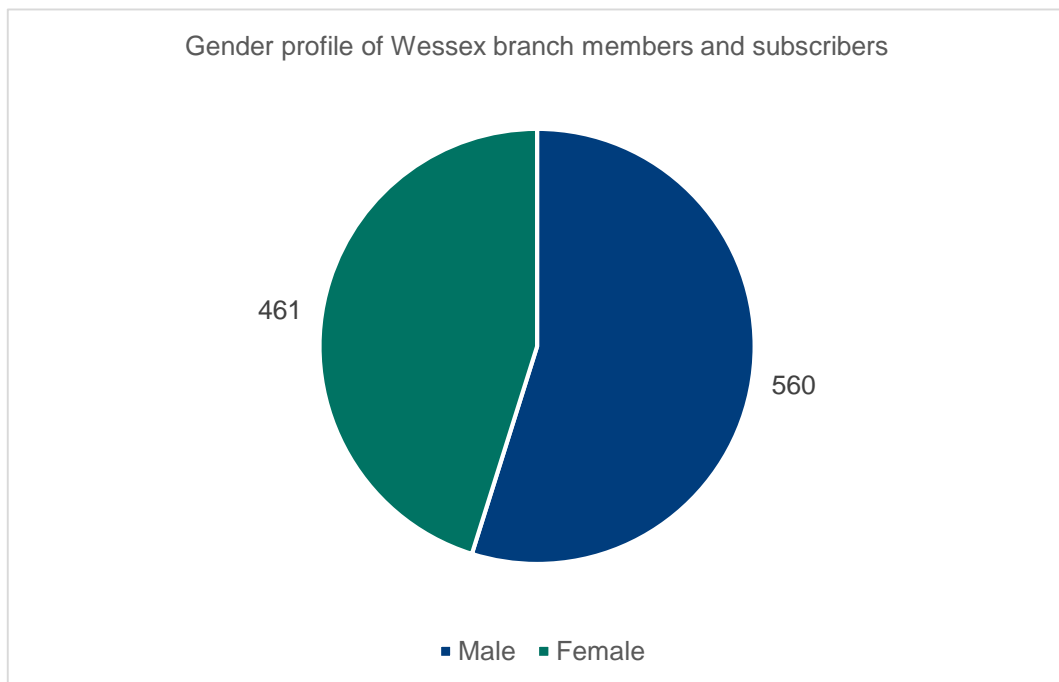

Branch member demographics April 2021

Wessex

Branch members: **1,020**

Branch subscribers: **28**

Membership category of Wessex branch members and subscribers

Wessex branch members vs subscribers

Wessex branch member map