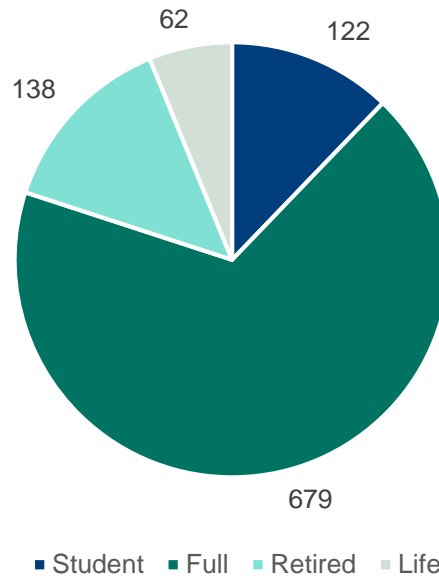

Branch member demographics April 2021

Wessex

Branch members: **1,020**

Branch subscribers: **28**

Membership category of Wessex branch members and subscribers

Wessex branch members vs subscribers

Wessex branch member map