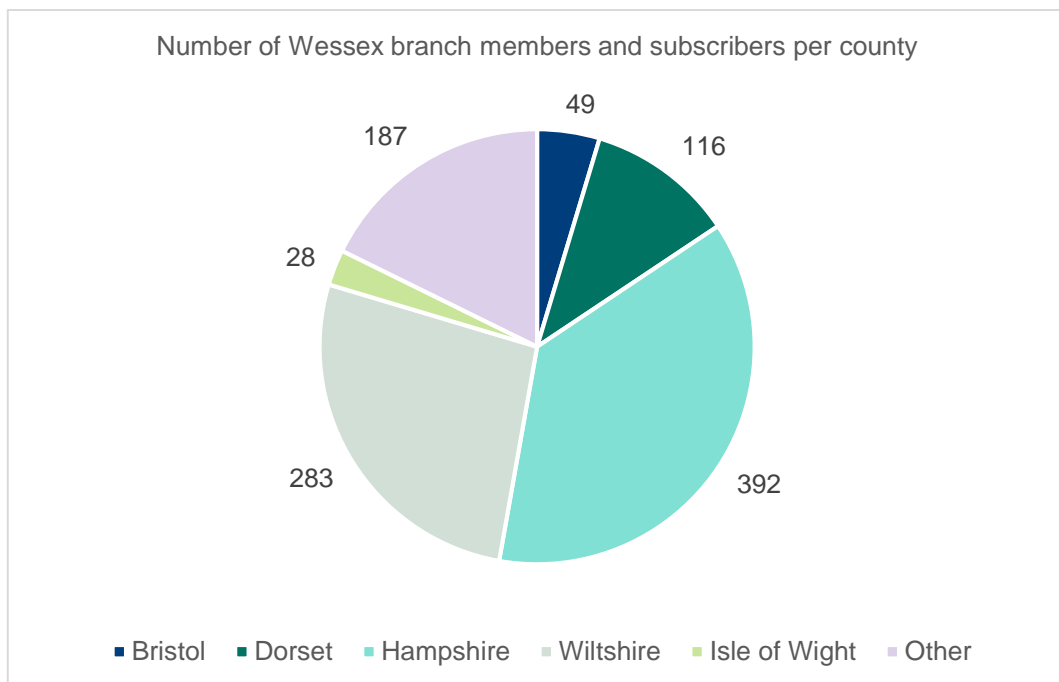

Branch member demographics April 2021

Wessex

Branch members: **1,020**

Branch subscribers: **28**

Membership category of Wessex branch members and subscribers

Wessex branch members vs subscribers

Wessex branch member map