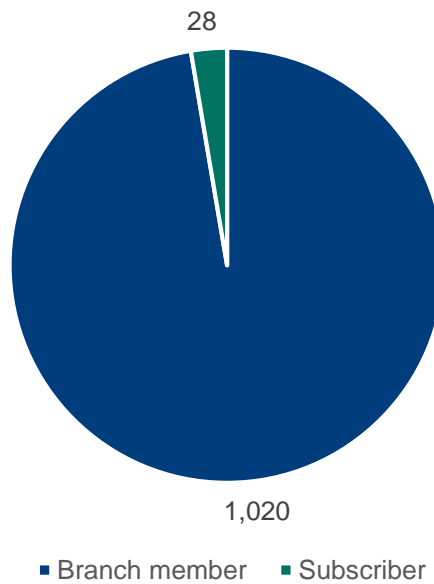

Branch member demographics April 2021

Wessex

Branch members: **1,020**

Branch subscribers: **28**

Membership category of Wessex branch members and subscribers

Wessex branch members vs subscribers

Wessex branch member map