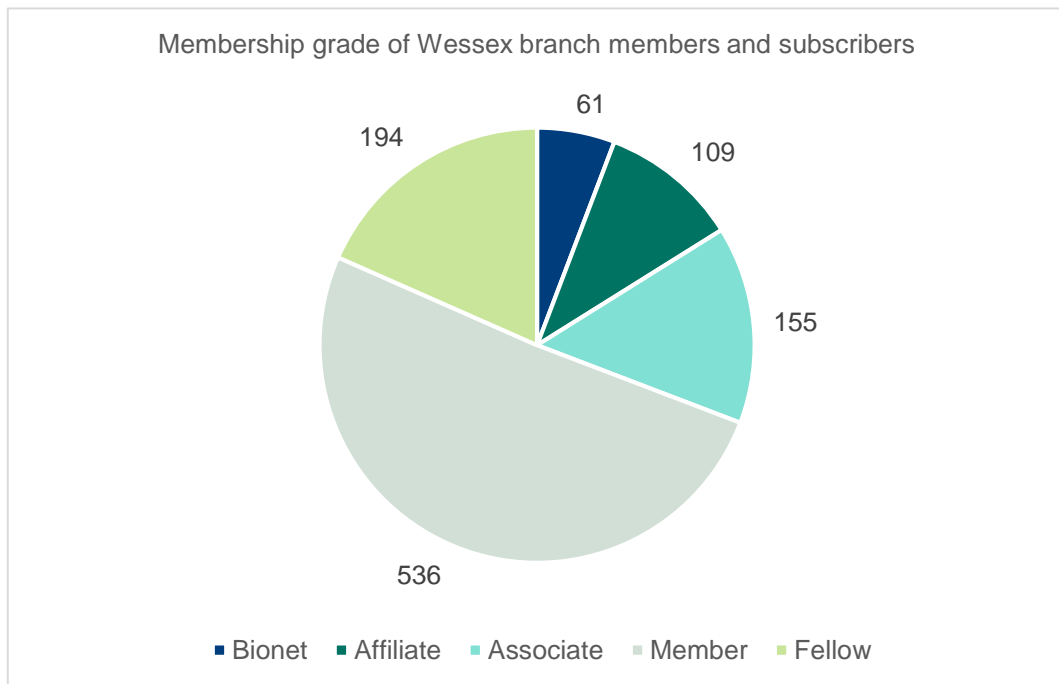

Branch member demographics April 2021

Wessex

Branch members: **1,020**

Branch subscribers: **28**

Membership category of Wessex branch members and subscribers

Wessex branch members vs subscribers

Wessex branch member map