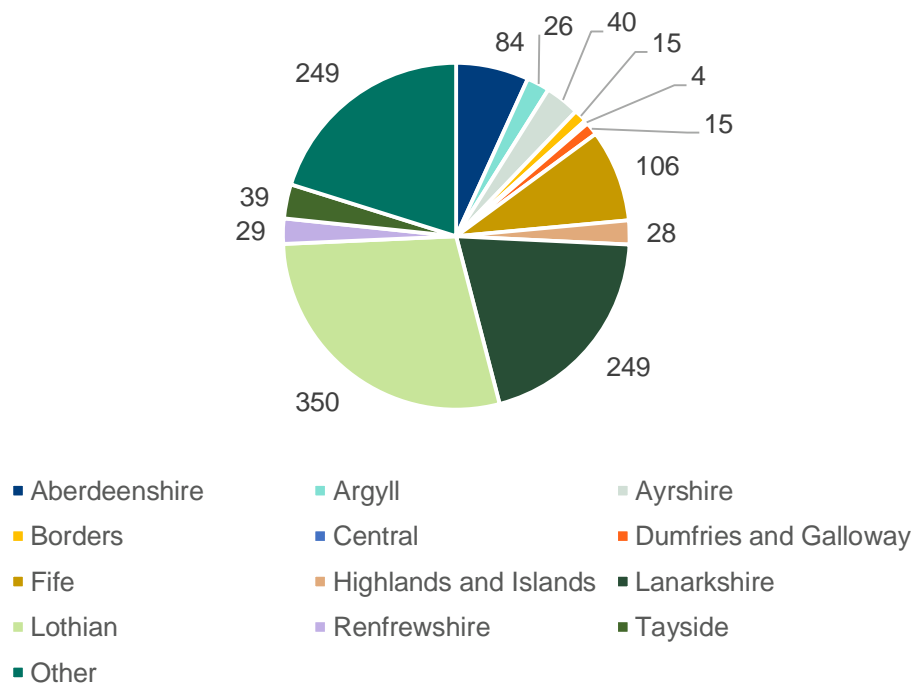

## Scotland

Branch members: **1,447**

Subscribers: **73**

Membership grade of Scotland branch members and subscribers

Number of Scotland branch members and subscribers per county

Membership category of Scotland branch members and subscribers

Scotland branch members vs subscribers

Professional registers of Scotland branch members and subscribers

Length of membership of current members and subscribers of Scotland branch based on election date

### Scotland branch member map