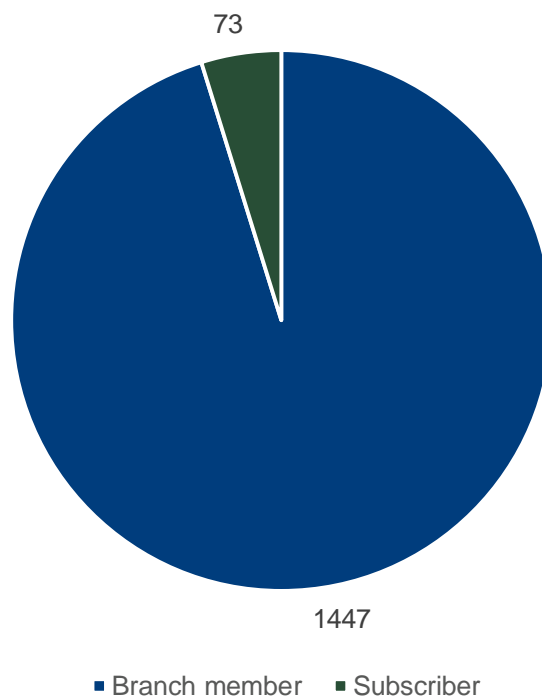

Scotland branch members vs subscribers