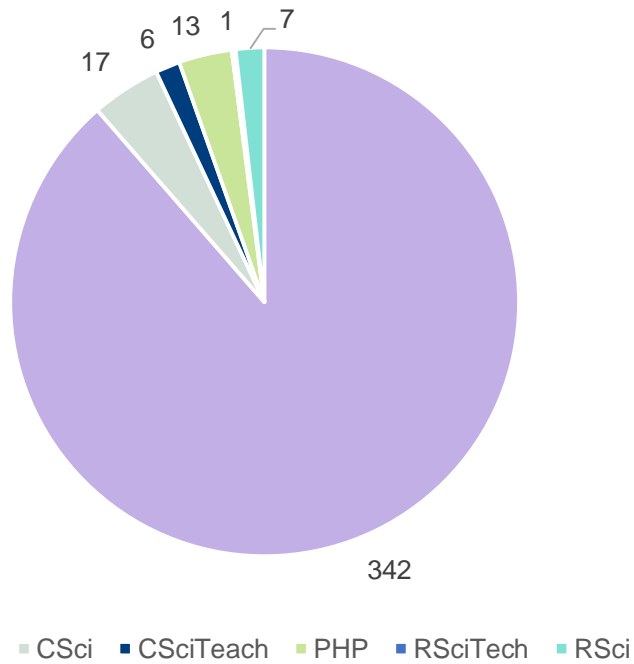

## Scotland

Branch members: **1,447**

Subscribers: **73**

Membership grade of Scotland branch members and subscribers

Number of Scotland branch members and subscribers per county

Membership category of Scotland branch members and subscribers

Scotland branch members vs subscribers

Professional registers of Scotland branch members and subscribers

Length of membership of current members and subscribers of Scotland branch based on election date