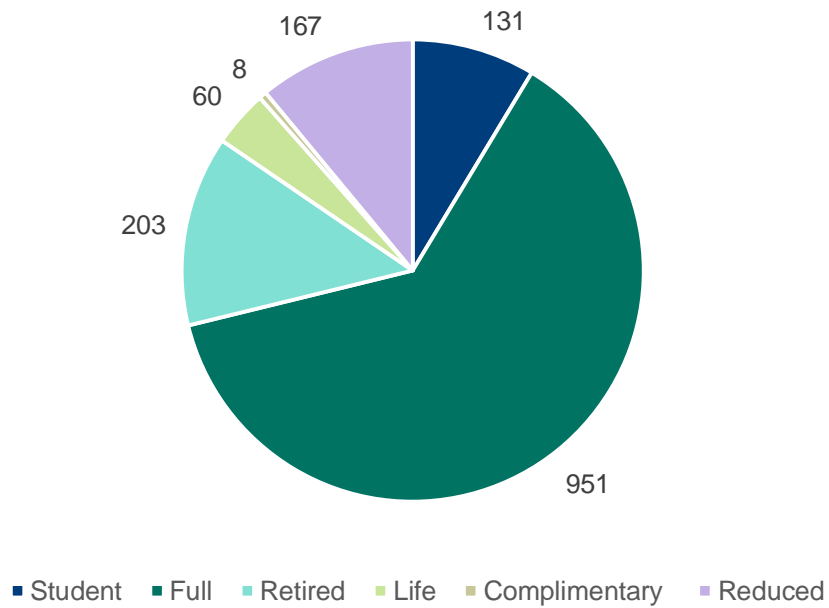

## Scotland

Branch members: **1,447**

Subscribers: **73**

Membership grade of Scotland branch members and subscribers

Number of Scotland branch members and subscribers per county

Membership category of Scotland branch members and subscribers