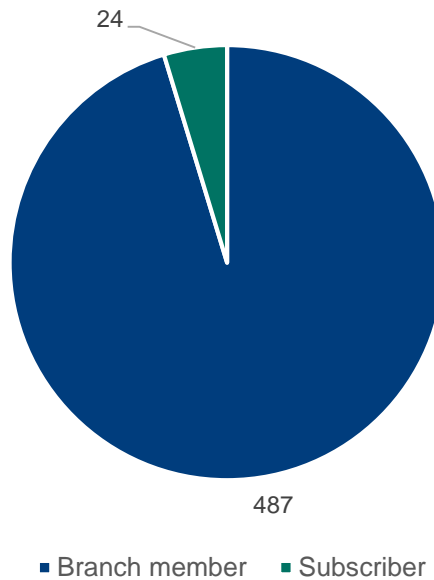

Branch member demographics April 2021

Devon and Cornwall

Branch members: **487**

Branch subscribers: **24**

Membership category of Devon and Cornwall branch members and subscribers

Devon and Cornwall branch members vs subscribers