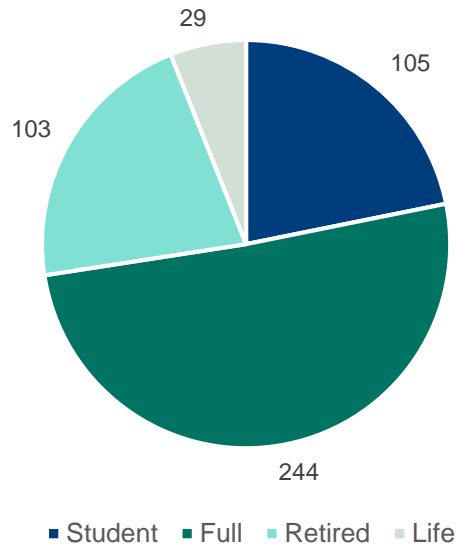

Branch member demographics April 2021

Devon and Cornwall

Branch members: **487**

Branch subscribers: **24**

Membership category of Devon and Cornwall branch members and subscribers

Devon and Cornwall branch members vs subscribers