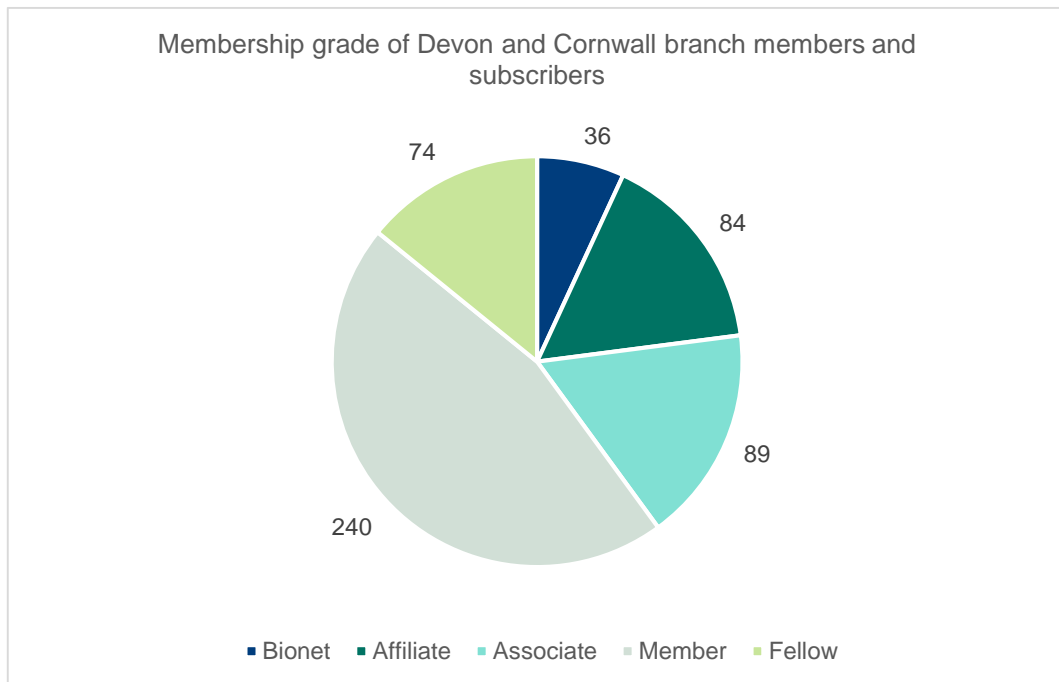

Branch member demographics April 2021

Devon and Cornwall

Branch members: **487**

Branch subscribers: **24**

Membership category of Devon and Cornwall branch members and subscribers

Devon and Cornwall branch members vs subscribers

Devon and Cornwall branch member map