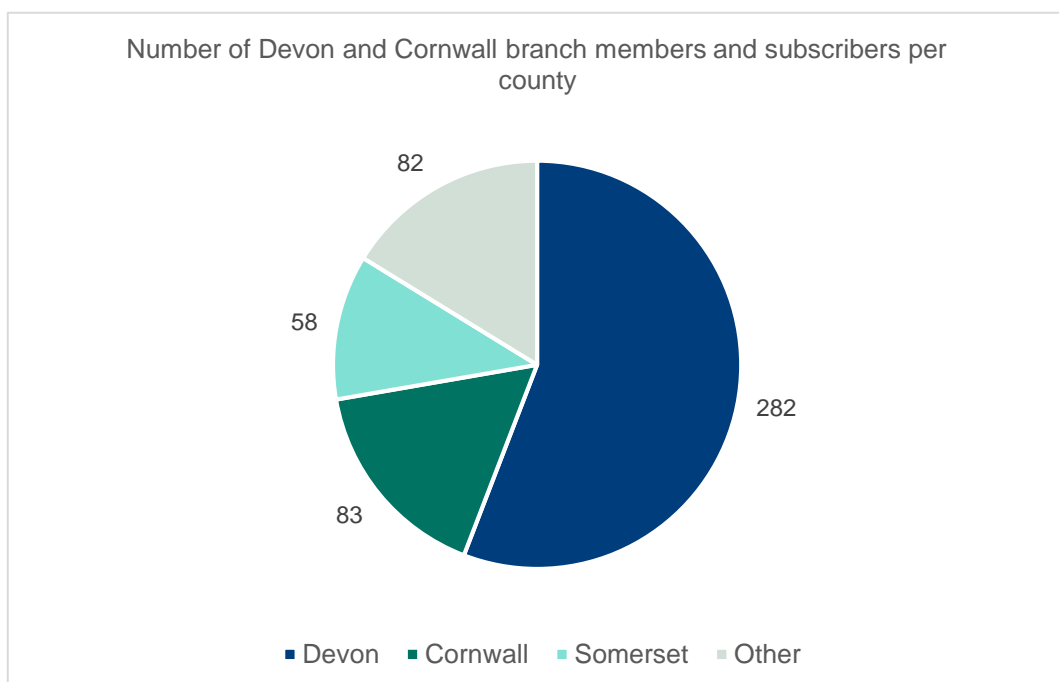

Branch member demographics April 2021

Devon and Cornwall

Branch members: **487**

Branch subscribers: **24**

Membership category of Devon and Cornwall branch members and subscribers

Devon and Cornwall branch members vs subscribers

Devon and Cornwall branch member map