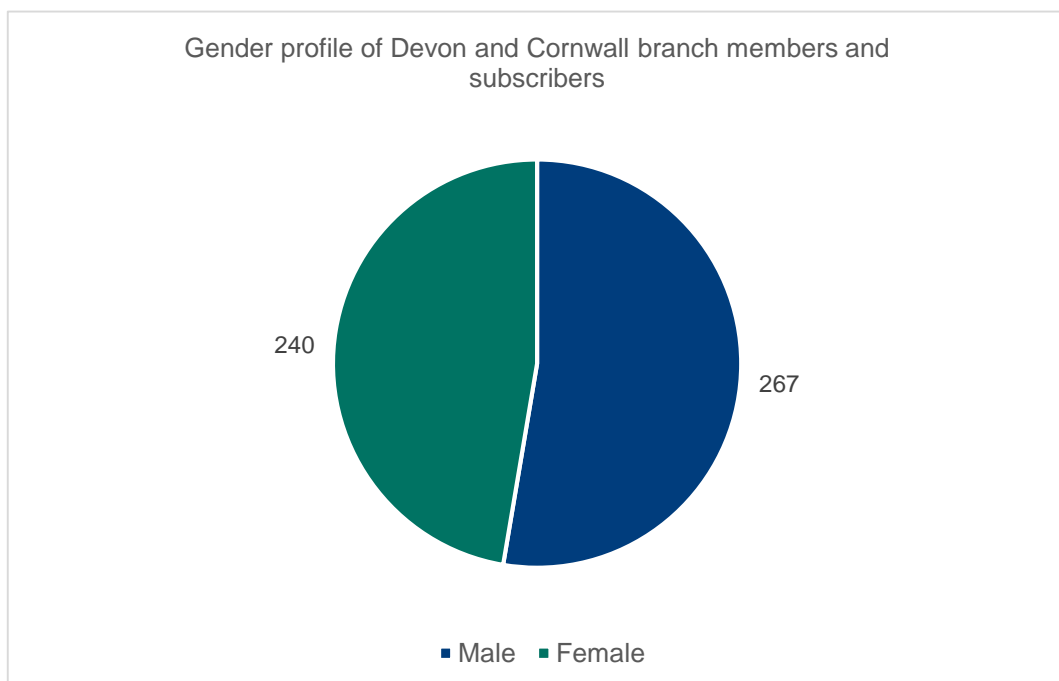

Branch member demographics April 2021

Devon and Cornwall

Branch members: **487**

Branch subscribers: **24**

Membership category of Devon and Cornwall branch members and subscribers

Devon and Cornwall branch members vs subscribers