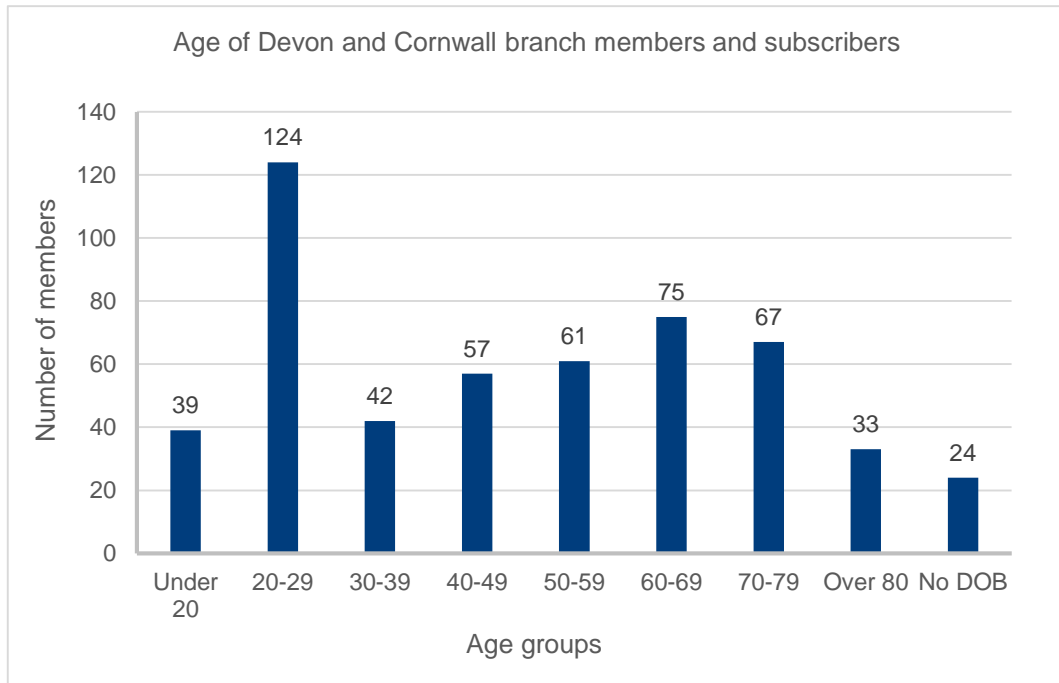

Branch member demographics April 2021

Devon and Cornwall

Branch members: **487**

Branch subscribers: **24**

Membership category of Devon and Cornwall branch members and subscribers

Devon and Cornwall branch members vs subscribers