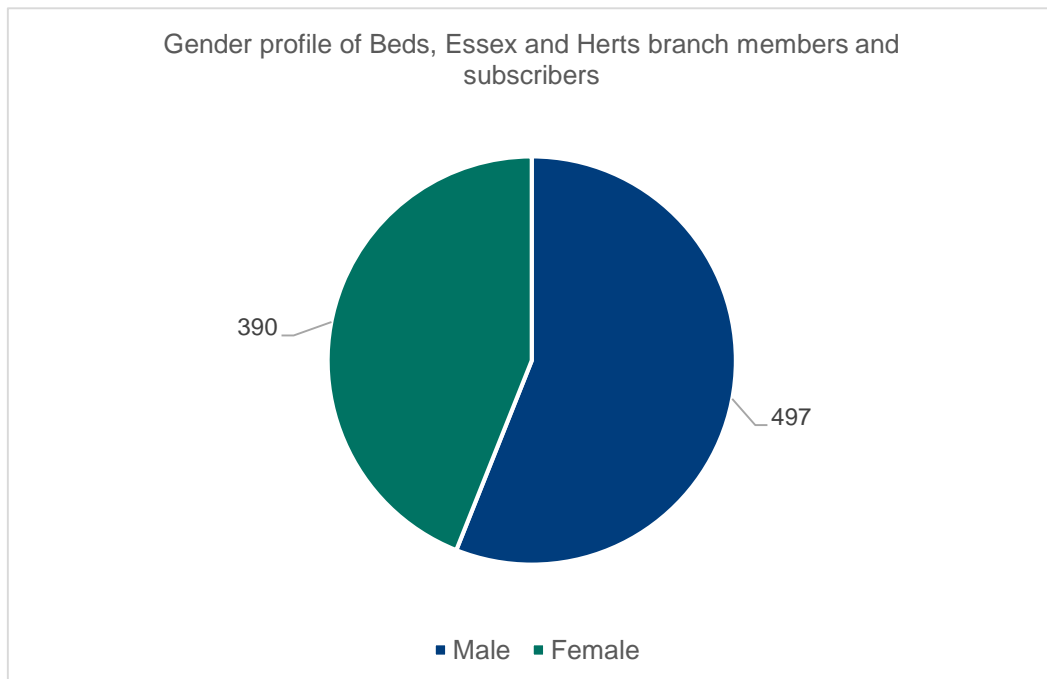

Branch member demographics
April 2021

Beds, Essex and Herts

Branch members: **879**

Branch subscribers: **42**

Membership category of Beds, Essex and Herts branch members and subscribers

Beds, Essex and Herts branch members vs subscribers