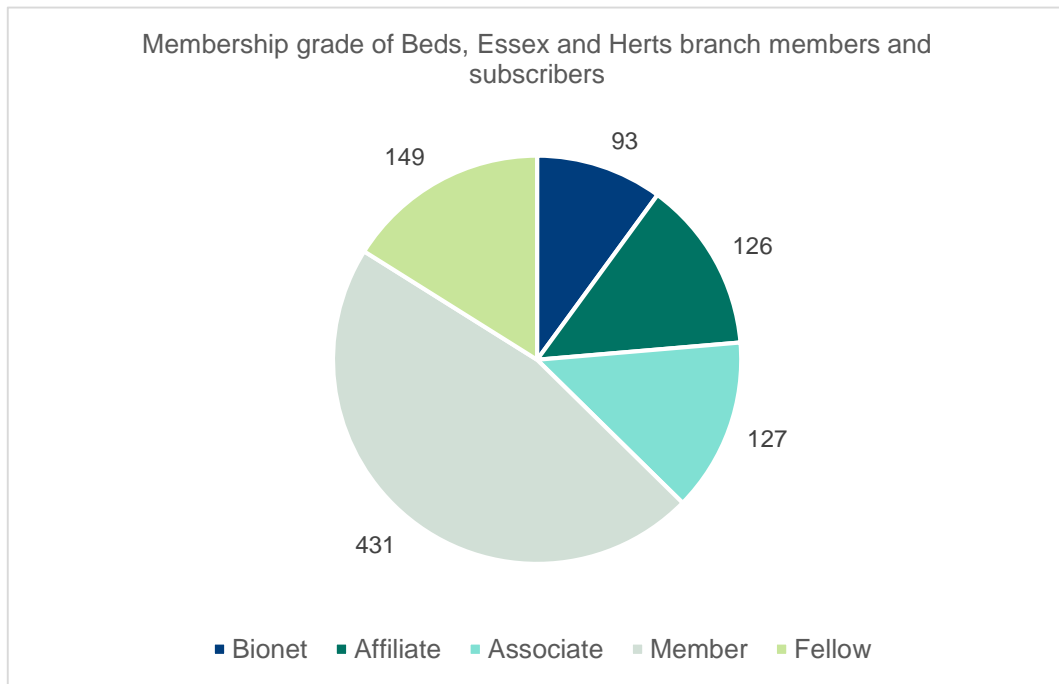

Branch member demographics
April 2021

Beds, Essex and Herts

Branch members: **879**

Branch subscribers: **42**

Membership category of Beds, Essex and Herts branch members and subscribers

Beds, Essex and Herts branch members vs subscribers

Beds, Essex and Herts branch member map