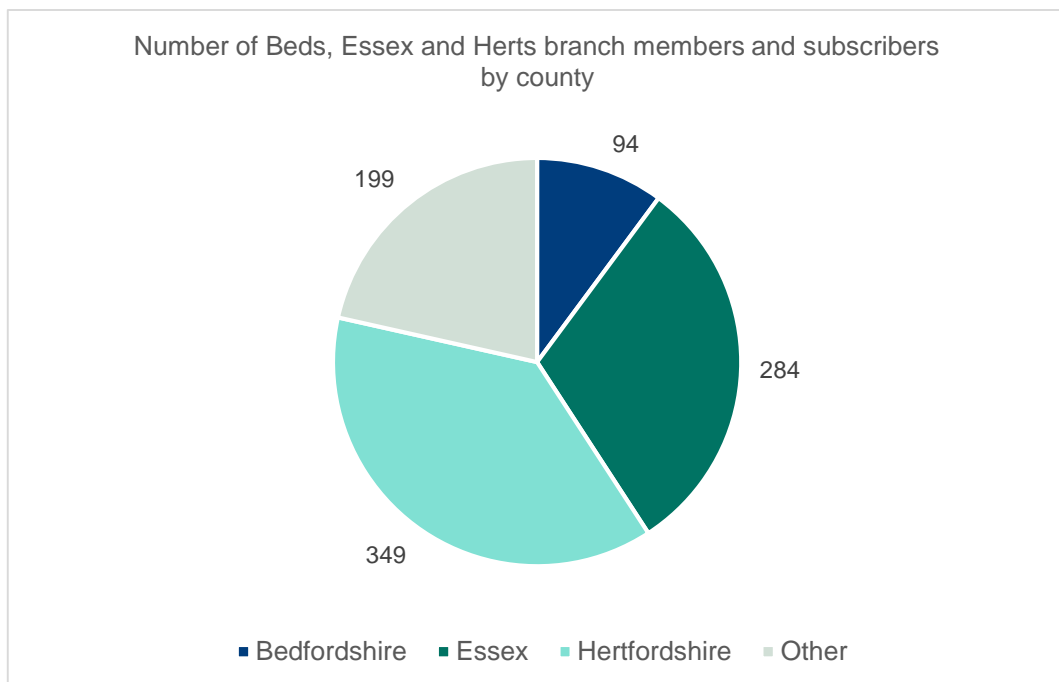

Branch member demographics
April 2021

Beds, Essex and Herts

Branch members: **879**

Branch subscribers: **42**

Membership category of Beds, Essex and Herts branch members and subscribers

Beds, Essex and Herts branch members vs subscribers

Beds, Essex and Herts branch member map