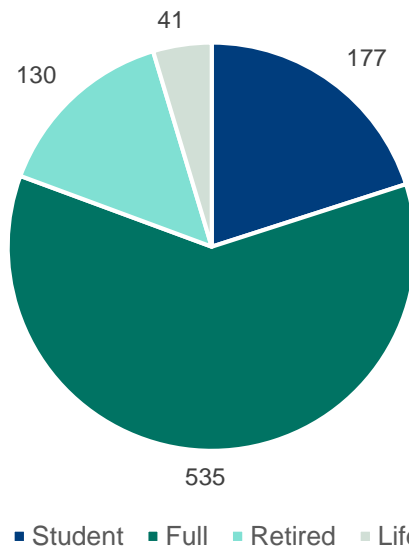

Branch member demographics
April 2021

Beds, Essex and Herts

Branch members: **879**

Branch subscribers: **42**

Membership category of Beds, Essex and Herts branch members and subscribers

Beds, Essex and Herts branch members vs subscribers

Beds, Essex and Herts branch member map