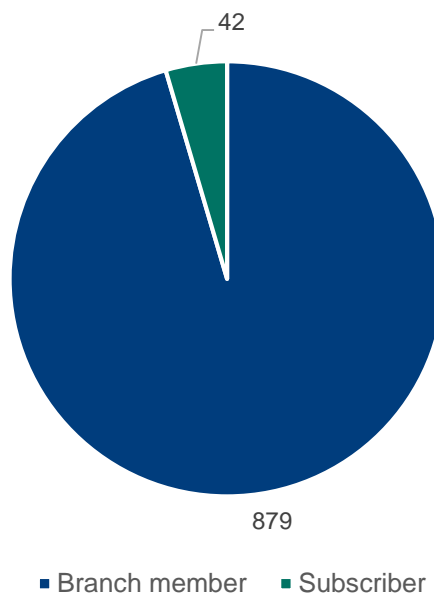

Branch member demographics
April 2021

Beds, Essex and Herts

Branch members: **879**

Branch subscribers: **42**

Membership category of Beds, Essex and Herts branch members and subscribers

Beds, Essex and Herts branch members vs subscribers

Beds, Essex and Herts branch member map