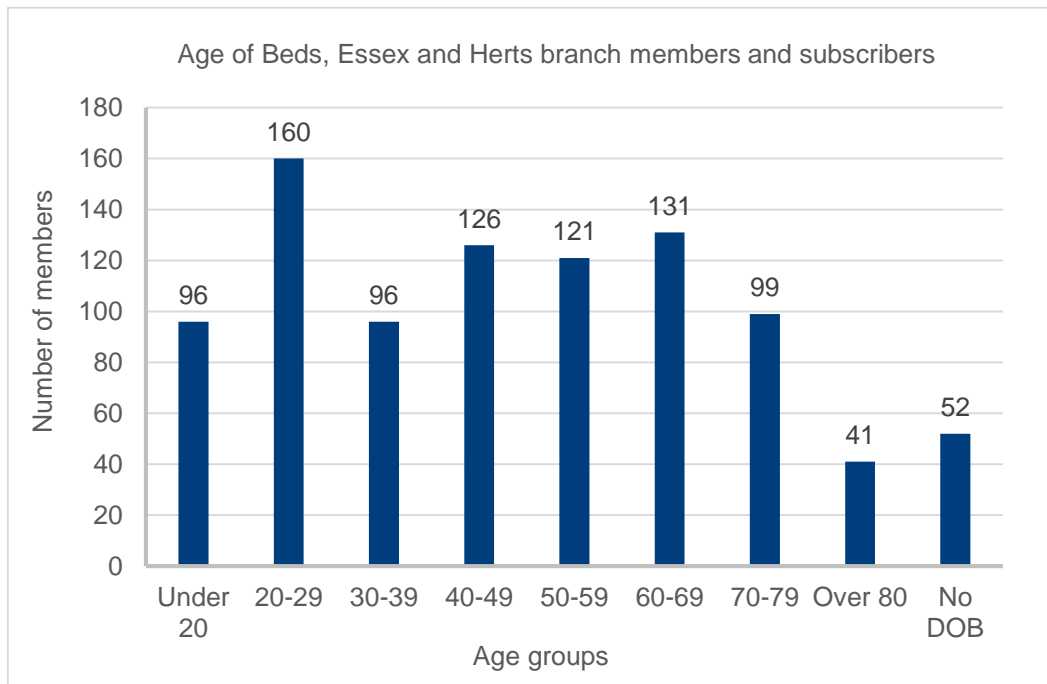

Branch member demographics
April 2021

Beds, Essex and Herts

Branch members: **879**

Branch subscribers: **42**

Membership category of Beds, Essex and Herts branch members and subscribers

Beds, Essex and Herts branch members vs subscribers