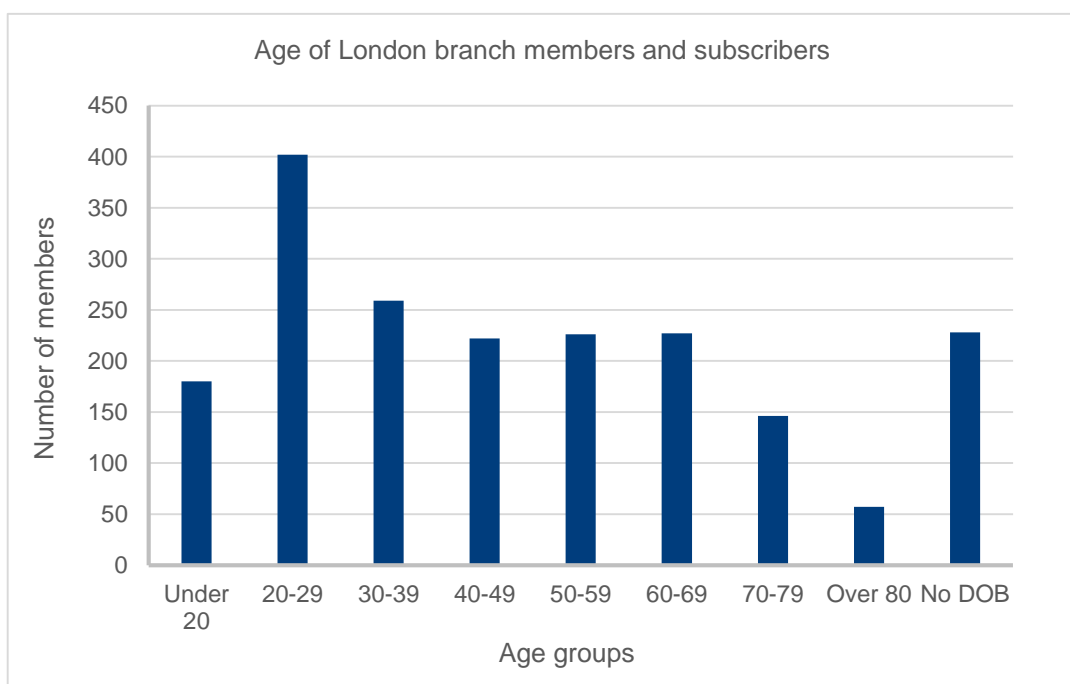

Branch member demographics April 2021

London

Branch members: **1,786**

Branch subscribers: **152**

Gender profile of London branch members and subscribers

Membership category of London branch members and subscribers