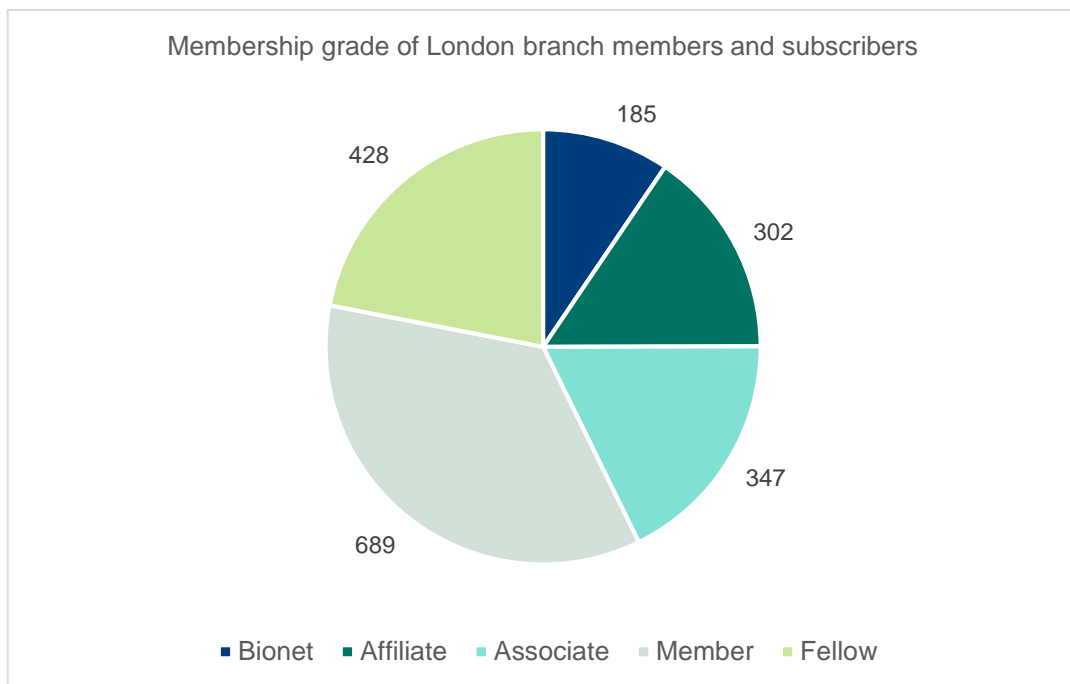

Branch member demographics April 2021

London

Branch members: **1,786**

Branch subscribers: **152**

Gender profile of London branch members and subscribers

Membership category of London branch members and subscribers

London branch member map