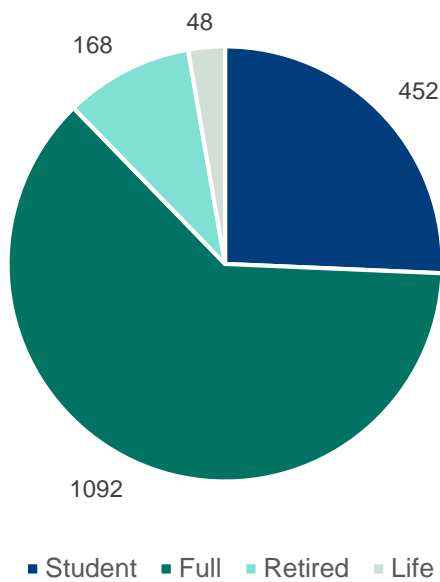

Branch member demographics April 2021

London

Branch members: **1,786**

Branch subscribers: **152**

Gender profile of London branch members and subscribers

Membership category of London branch members and subscribers

London branch member map