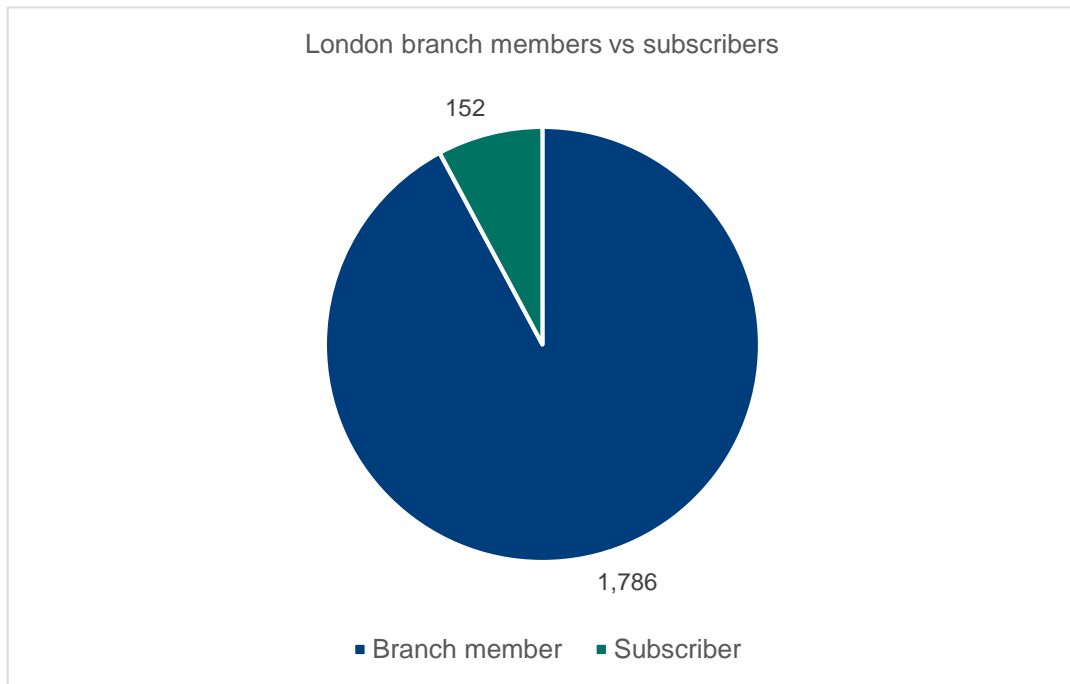

Branch member demographics April 2021

London

Branch members: **1,786**

Branch subscribers: **152**

Gender profile of London branch members and subscribers

Membership category of London branch members and subscribers

London branch member map