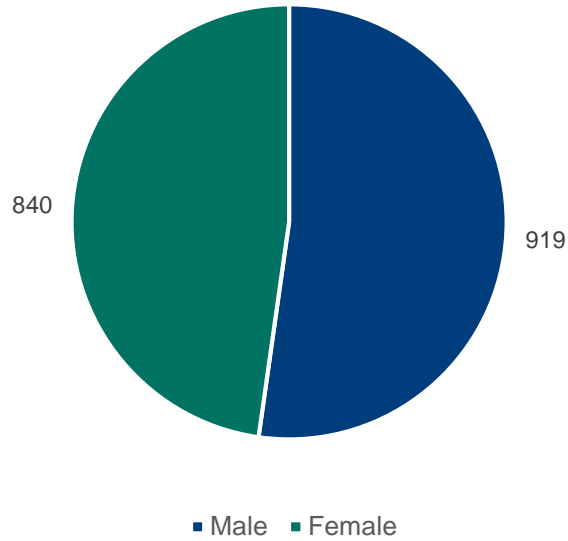

Branch member demographics April 2021

London

Branch members: **1,786**

Branch subscribers: **152**

Gender profile of London branch members and subscribers

Membership category of London branch members and subscribers

London branch member map