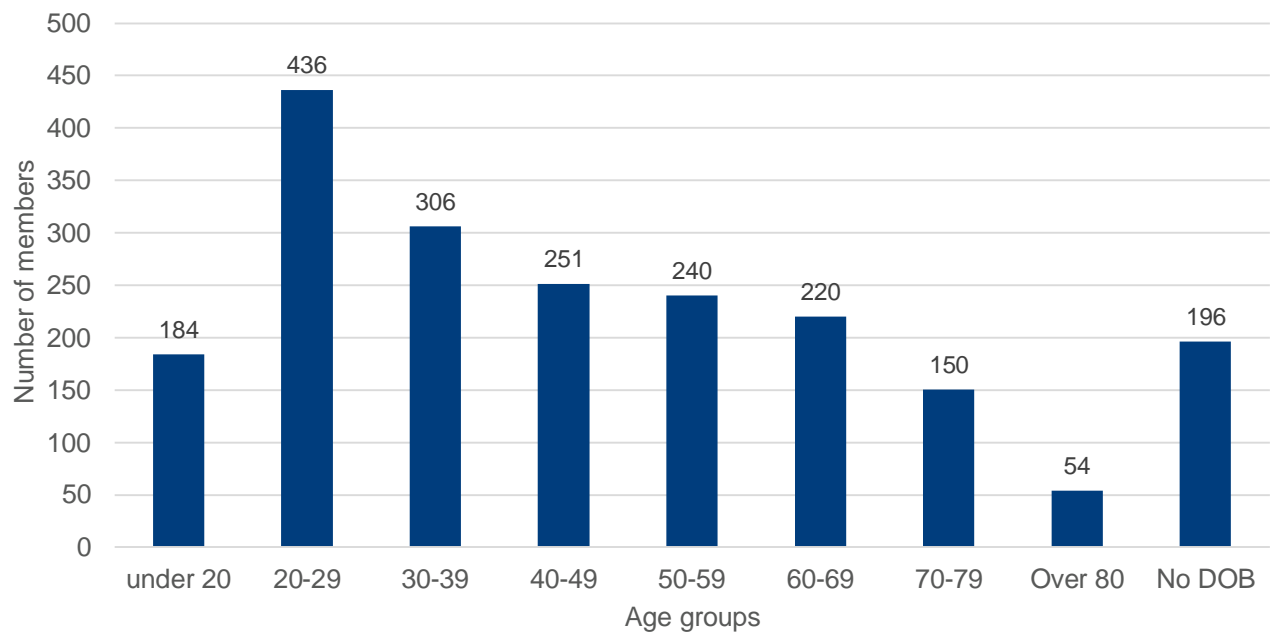

London

Branch members: **1,768**

Subscribers: **269**

Membership grade of London branch members and subscribers

Age of London branch members and subscribers

Gender profile of London branch members and subscribers