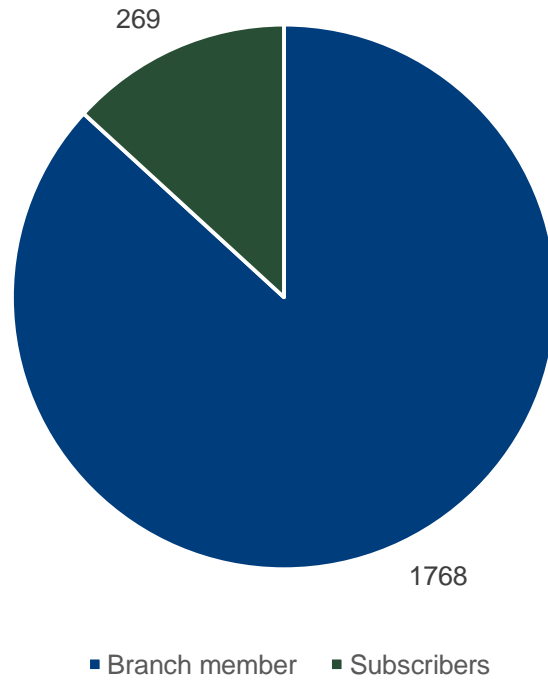

London

Branch members: **1,768**

Subscribers: **269**

Membership grade of London branch members and subscribers

Age of London branch members and subscribers

Gender profile of London branch members and subscribers

Membership category of London branch members and subscribers

London branch members vs subscribers

Professional registers of London branch members vs subscribers

Length of membership of current members and subscribers of London branch based on election date

London branch member map