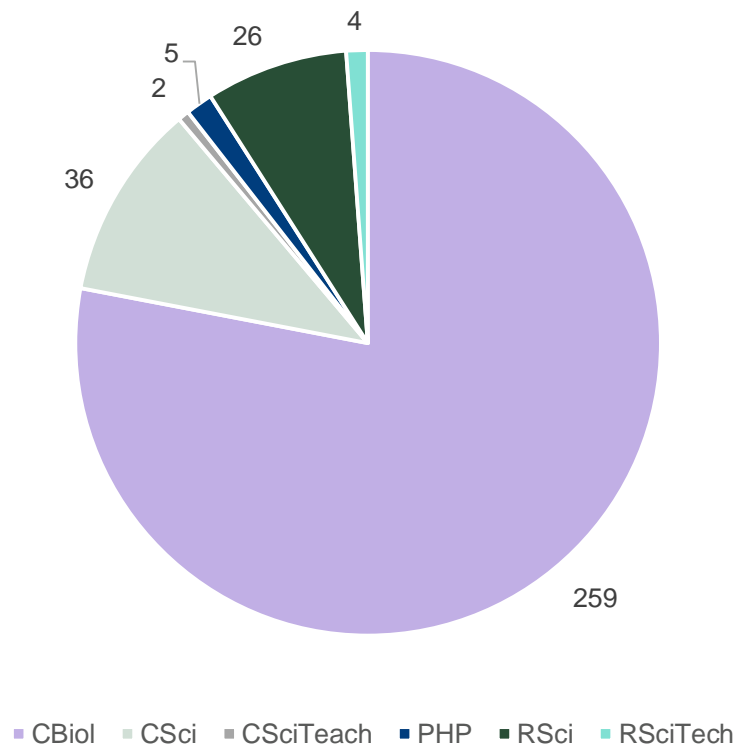

London

Branch members: **1,768**

Subscribers: **269**

Membership grade of London branch members and subscribers

Age of London branch members and subscribers

Gender profile of London branch members and subscribers

Membership category of London branch members and subscribers

London branch members vs subscribers

Professional registers of London branch members vs subscribers

Length of membership of current members and subscribers of London branch based on election date

London branch member map