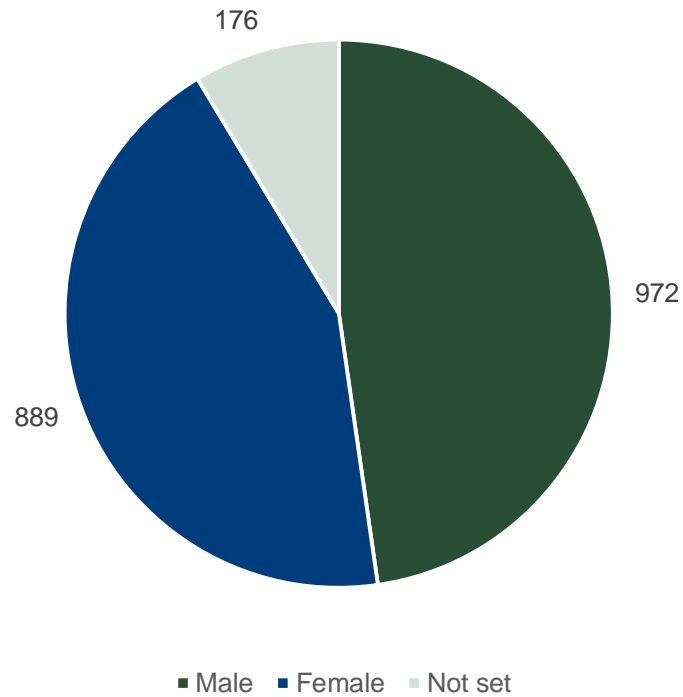

London

Branch members: **1,768**

Subscribers: **269**

Membership grade of London branch members and subscribers

Age of London branch members and subscribers

Gender profile of London branch members and subscribers

Membership category of London branch members and subscribers

London branch members vs subscribers

Professional registers of London branch members vs subscribers

Length of membership of current members and subscribers of London branch based on election date

London branch member map