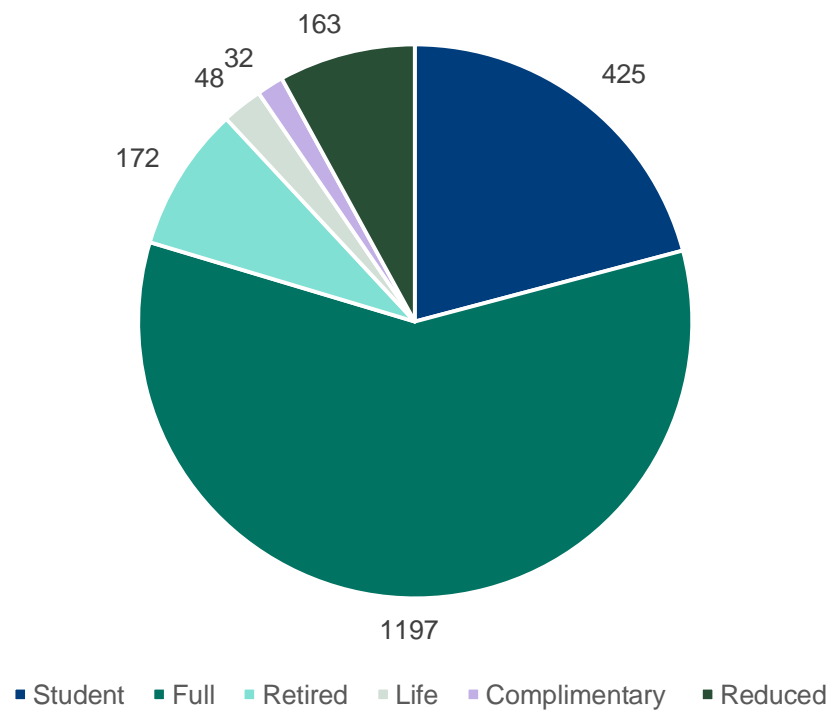

Membership category of London branch members and subscribers