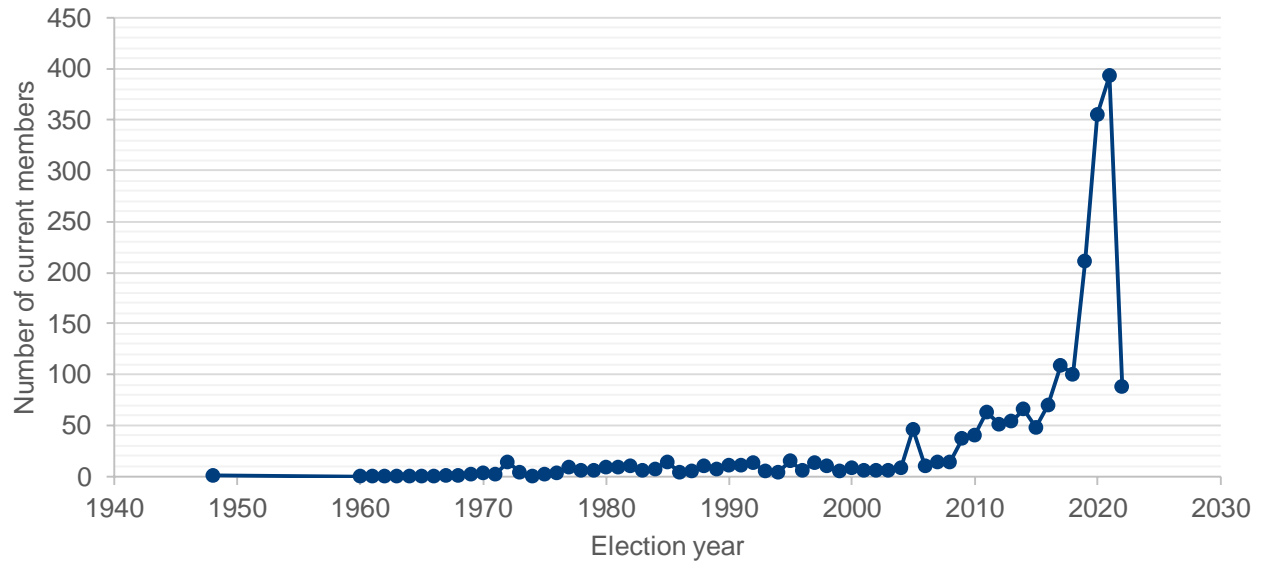

London

Branch members: **1,768**

Subscribers: **269**

Membership grade of London branch members and subscribers

Age of London branch members and subscribers

Gender profile of London branch members and subscribers

Membership category of London branch members and subscribers

London branch members vs subscribers

Professional registers of London branch members vs subscribers

Length of membership of current members and subscribers of London branch based on election date

London branch member map