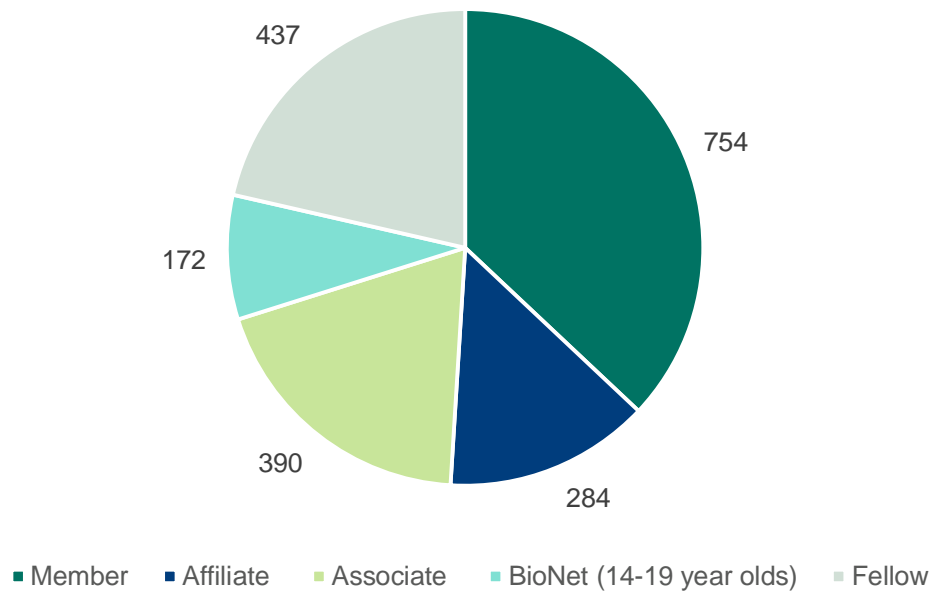

London

Branch members: **1,768**

Subscribers: **269**

Membership grade of London branch members and subscribers

Age of London branch members and subscribers

Gender profile of London branch members and subscribers

Membership category of London branch members and subscribers

London branch members vs subscribers

Professional registers of London branch members vs subscribers

Length of membership of current members and subscribers of London branch based on election date

London branch member map