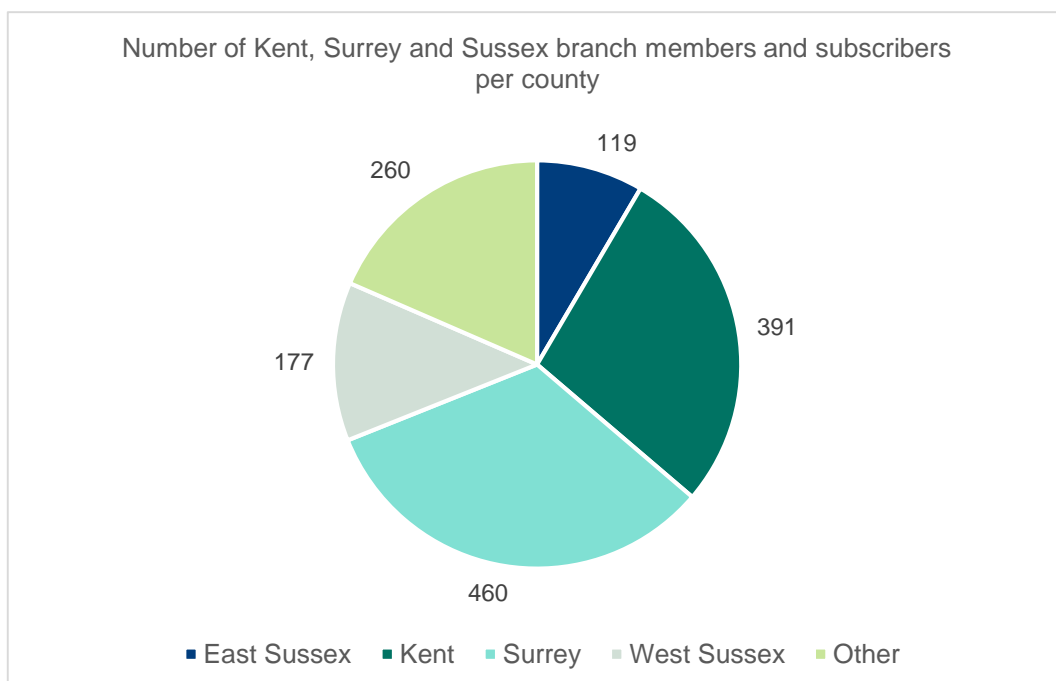

## Branch member demographics April 2021

### Kent, Surrey and Sussex

Branch members: **1,332**

Branch subscribers: **66**

Membership category of Kent, Surrey and Sussex branch members and subscribers

Kent, Surrey and Sussex branch members vs subscribers

### Kent, Surrey and Sussex branch member map