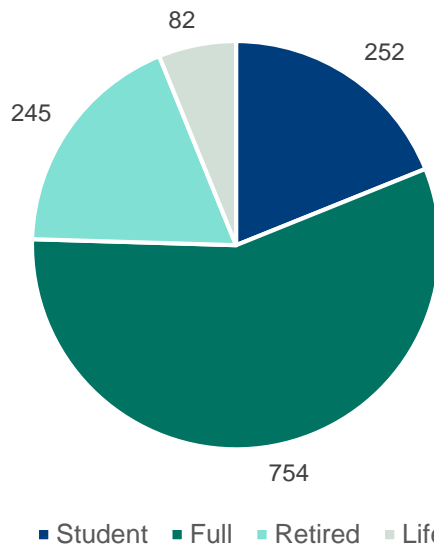

### Kent, Surrey and Sussex

Branch members: **1,332**

Branch subscribers: **66**

Membership category of Kent, Surrey and Sussex branch members and subscribers

Kent, Surrey and Sussex branch members vs subscribers