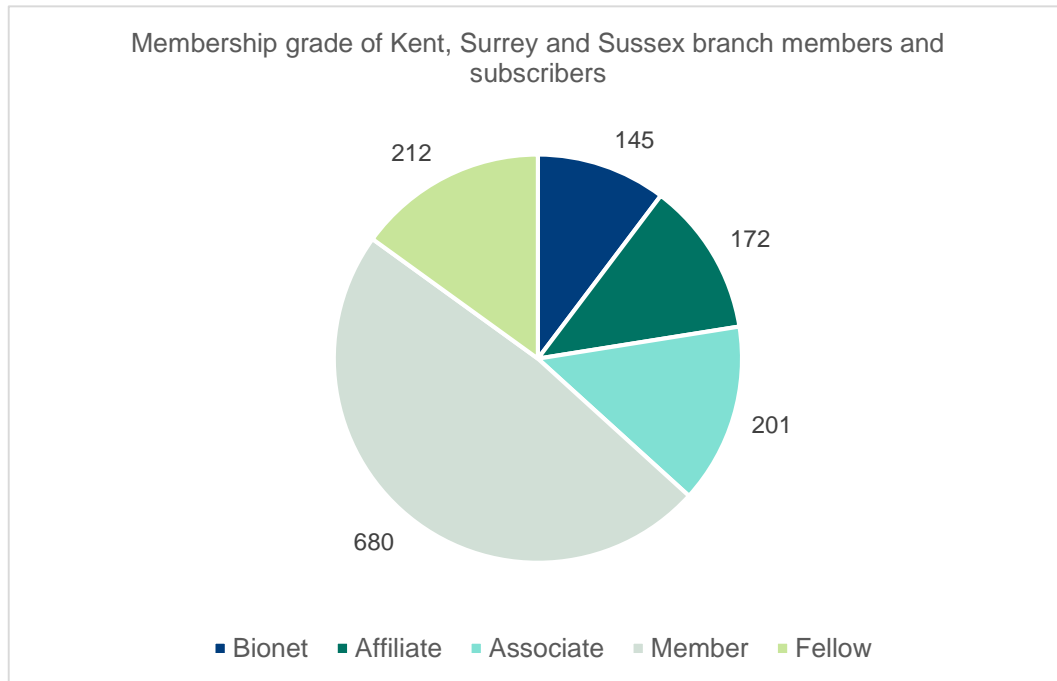

## Branch member demographics April 2021

### Kent, Surrey and Sussex

Branch members: **1,332**

Branch subscribers: **66**

Membership category of Kent, Surrey and Sussex branch members and subscribers

Kent, Surrey and Sussex branch members vs subscribers