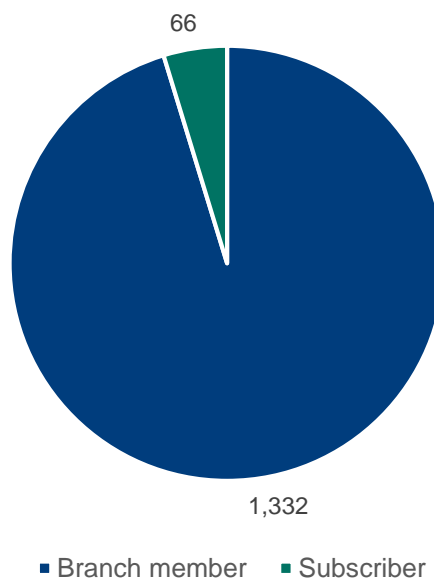

### Kent, Surrey and Sussex

Branch members: **1,332**

Branch subscribers: **66**

Membership category of Kent, Surrey and Sussex branch members and subscribers

Kent, Surrey and Sussex branch members vs subscribers