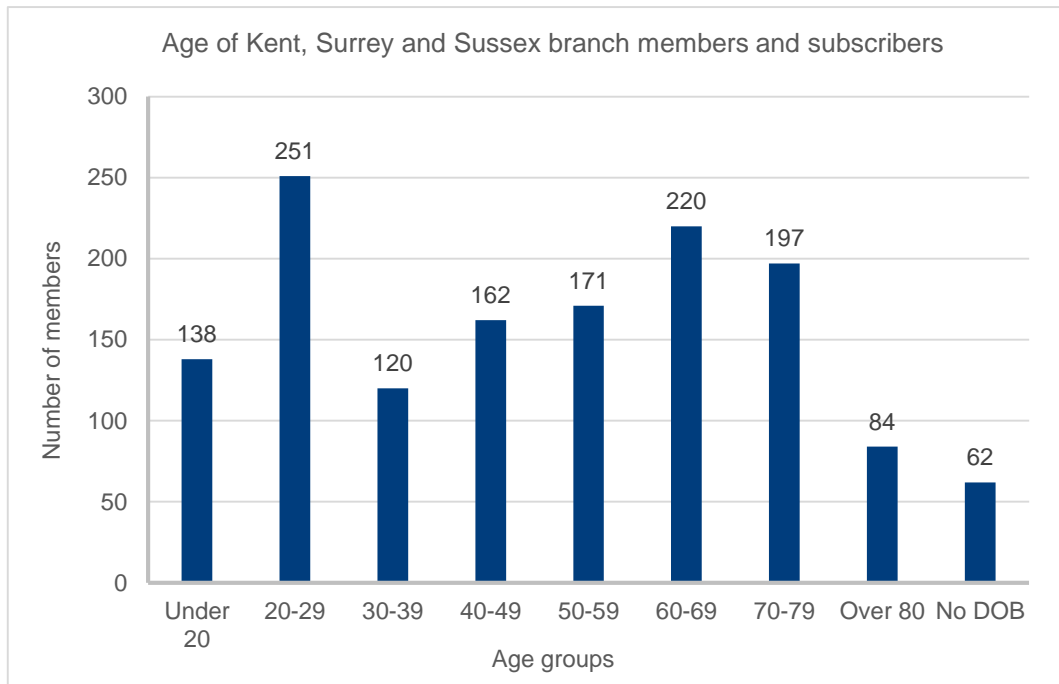

## Branch member demographics April 2021

### Kent, Surrey and Sussex

Branch members: **1,332**

Branch subscribers: **66**

Membership category of Kent, Surrey and Sussex branch members and subscribers

Kent, Surrey and Sussex branch members vs subscribers